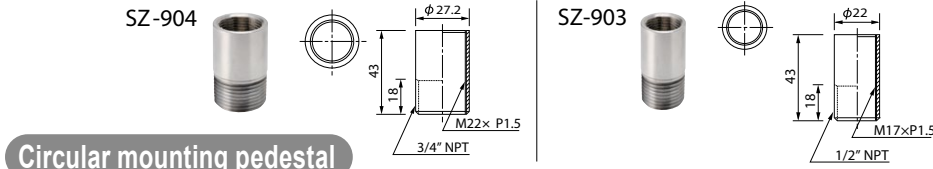

NPT Adaptor

Circular mounting pedestal