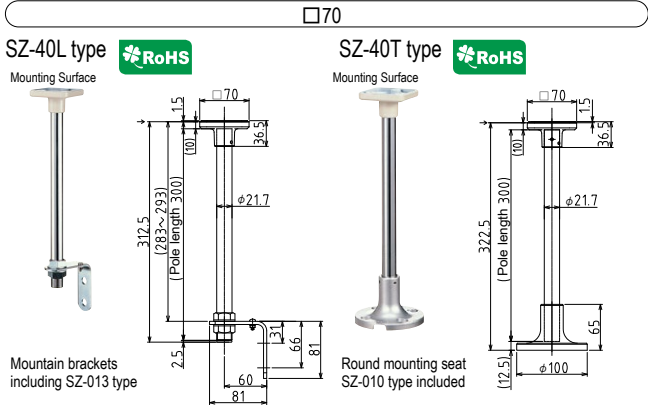

Mounting Pole

■ Units of each dimension diagram are in mm.

*Cannot be combined with mounting rubber (SZ-200A, SZ-210).

| Model | Mounting Pole | | | | | |
|--------|---------------|---|----------------|--------------|---------------------|---|
| | Bracket | Pole | L type bracket | Cord Bushing | Round mounting base | Compatible models |
| SZ-70L | | Carbon steel pipe 11-A for mechanical structure | | | | LA6 |
| SZ-30L | ABS resin | | SPHC | EPT | - | RS, RLE, RU, RH-A, PS, PES-A, RHE(B), SKH-A, SKH-EA, SKHE |
| SZ-30T | | | - | - | ADC12 | |
| SZ-40L | ADC12 | | SPHC | EPT | - | KUS |
| SZ-40T | | | - | ADC12 | | |

ADC12...12 types of aluminum alloy die casting SPHC...hot rolled soft sheet steel (general use) EPT...ethylene-propylene rubber
*When using the SZ-□type mounting bracket, a cable extension may be necessary depending on the product.

For LR6-USB

| Model | Material | Specification | Compatible models |
|-------------|--|----------------------|--------------------------|
| 22POLE-300 | Carbon steel pipes for ordinary piping | φ 21.7mm pole300mm | LA6 |
| 22POLE-500 | | φ 21.7mm pole500mm | |
| 22POLE-1000 | | φ 21.7mm pole1,000mm | |
| POLE-100A21 | Aluminum | φ 21.7mm pole100mm | LR6-USBUse with SZW-004W |
| POLE-300A21 | | φ 21.7mm pole300mm | |
| POLE-800A21 | | φ 21.7mm pole800mm | |

■ Units of each dimension diagram are in mm.

Network

Signal Tower

Signal Light

Revolving Warning Light

Cube Tower

Audibles

Hybrid Signaling Devices