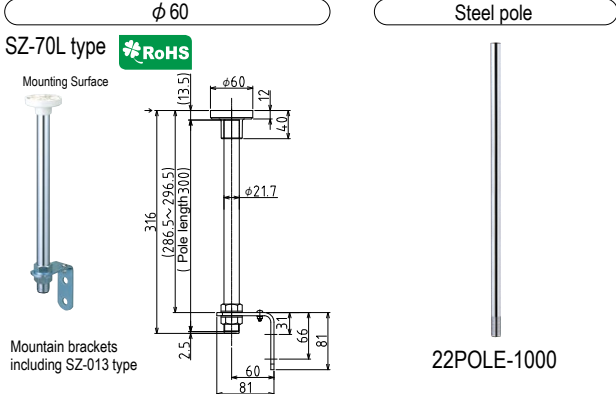

Mounting Pole

■ Units of each dimension diagram are in mm.

*Cannot be combined with mounting rubber (SZ-200A, SZ-210).

| Model | Mounting Pole | | | | | |
|--------|---------------|---|----------------|--------------|---------------------|---|
| | Bracket | Pole | L type bracket | Cord Bushing | Round mounting base | Compatible models |
| SZ-70L | | Carbon steel pipe 11-A for mechanical structure | | | | LA6 |
| SZ-30L | ABS resin | | SPHC | EPT | - | RS, RLE, RU, RH-A, PS, PES-A, RHE(B), SKH-A, SKH-EA, SKHE |
| SZ-30T | | | - | - | ADC12 | |
| SZ-40L | ADC12 | | SPHC | EPT | - | KUS |
| SZ-40T | | | - | ADC12 | | |

ADC12...12 types of aluminum alloy die casting SPHC...hot rolled soft sheet steel (general use) EPT...ethylene-propylene rubber
*When using the SZ-□type mounting bracket, a cable extension may be necessary depending on the product.

For LR6-USB

| Model | Material | Specification | Compatible models |
|-------------|--|----------------------|--------------------------|
| 22POLE-300 | Carbon steel pipes for ordinary piping | φ 21.7mm pole300mm | LA6 |
| 22POLE-500 | | φ 21.7mm pole500mm | |
| 22POLE-1000 | | φ 21.7mm pole1,000mm | |
| POLE-100A21 | Aluminum | φ 21.7mm pole100mm | LR6-USBUse with SZW-004W |
| POLE-300A21 | | φ 21.7mm pole300mm | |
| POLE-800A21 | | φ 21.7mm pole800mm | |

■ Units of each dimension diagram are in mm.

Platform Bracket

| Model | Material | Compatible models |
|---------|--------------------|-------------------|
| SZ-100 | Heat-resistant ABS | LS7 |
| SZ-100D | | |
| SZ-100S | | |