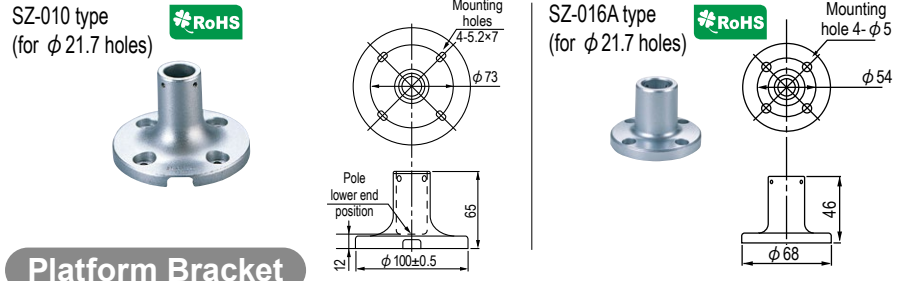

Mounting Pole

■ Units of each dimension diagram are in mm.

*Cannot be combined with mounting rubber (SZ-200A, SZ-210).

| Model | Mounting Pole | | | | | |
|--------|---------------|---|----------------|--------------|---------------------|---|
| | Bracket | Pole | L type bracket | Cord Bushing | Round mounting base | Compatible models |
| SZ-70L | | Carbon steel pipe 11-A for mechanical structure | | | | LA6 |
| SZ-30L | ABS resin | | SPHC | EPT | - | RS, RLE, RU, RH-A, PS, PES-A, RHE(B), SKH-A, SKH-EA, SKHE |
| SZ-30T | | | - | - | ADC12 | |
| SZ-40L | ADC12 | | SPHC | EPT | - | KUS |
| SZ-40T | | | - | ADC12 | | |

ADC12...12 types of aluminum alloy die casting SPHC...hot rolled soft sheet steel (general use) EPT...ethylene-propylene rubber
*When using the SZ-□type mounting bracket, a cable extension may be necessary depending on the product.

For LR6-USB

| Model | Material | Specification | Compatible models |
|-------------|--|----------------------|--------------------------|
| 22POLE-300 | Carbon steel pipes for ordinary piping | φ 21.7mm pole300mm | LA6 |
| 22POLE-500 | | φ 21.7mm pole500mm | |
| 22POLE-1000 | | φ 21.7mm pole1,000mm | |
| POLE-100A21 | Aluminum | φ 21.7mm pole100mm | LR6-USBUse with SZW-004W |
| POLE-300A21 | | φ 21.7mm pole300mm | |
| POLE-800A21 | | φ 21.7mm pole800mm | |

NPT Adaptor

Circular mounting pedestal

| Model | Material | Compatible models |
|---------|--|-----------------------|
| SZ-010 | 12 types of aluminum alloy die casting | LR, LA6, RUP, LR6-USB |
| SZ-016A | | LA6, RUP, LR6-USB |