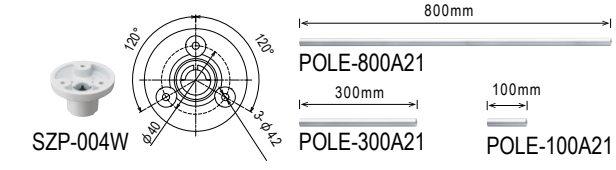

For LR6-USB

Model	Material	Specification	Compatible models
22POLE-300	Carbon steel pipes for ordinary piping	φ 21.7mm pole300mm	LA6
22POLE-500		φ 21.7mm pole500mm	
22POLE-1000		φ 21.7mm pole1,000mm	
POLE-100A21	Aluminum	φ 21.7mm pole100mm	LR6-USBUse with SZW-004W
POLE-300A21		φ 21.7mm pole300mm	
POLE-800A21		φ 21.7mm pole800mm