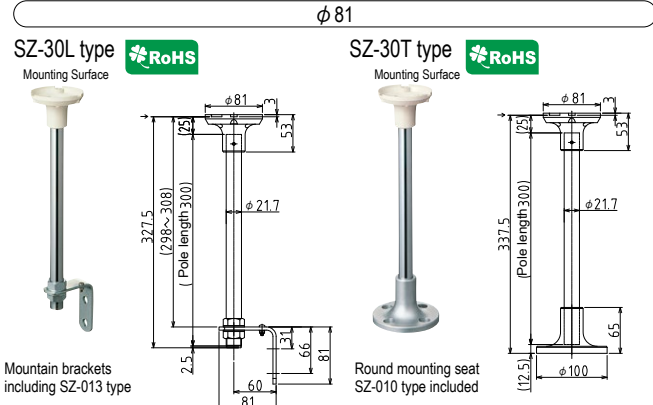

Mounting Pole

■ Units of each dimension diagram are in mm.

*Cannot be combined with mounting rubber (SZ-200A, SZ-210).

| Model | Mounting Pole | | | | | |
|--------|---------------|---|----------------|--------------|---------------------|---|
| | Bracket | Pole | L type bracket | Cord Bushing | Round mounting base | Compatible models |
| SZ-70L | | Carbon steel pipe 11-A for mechanical structure | | | | LA6 |
| SZ-30L | ABS resin | | SPHC | EPT | - | RS, RLE, RU, RH-A, PS, PES-A, RHE(B), SKH-A, SKH-EA, SKHE |
| SZ-30T | | | - | - | ADC12 | |
| SZ-40L | ADC12 | | SPHC | EPT | - | KUS |
| SZ-40T | | | - | ADC12 | | |

ADC12...12 types of aluminum alloy die casting SPHC...hot rolled soft sheet steel (general use) EPT...ethylene-propylene rubber
*When using the SZ-□type mounting bracket, a cable extension may be necessary depending on the product.

For LR6-USB

| Model | Material | Specification | Compatible models |
|-------------|--|----------------------|--------------------------|
| 22POLE-300 | Carbon steel pipes for ordinary piping | φ 21.7mm pole300mm | LA6 |
| 22POLE-500 | | φ 21.7mm pole500mm | |
| 22POLE-1000 | | φ 21.7mm pole1,000mm | |
| POLE-100A21 | Aluminum | φ 21.7mm pole100mm | LR6-USBUse with SZW-004W |
| POLE-300A21 | | φ 21.7mm pole300mm | |
| POLE-800A21 | | φ 21.7mm pole800mm | |

■ Units of each dimension diagram are in mm.

Platform Bracket

| Model | Material | Compatible models |
|---------|--------------------|-------------------|
| SZ-100 | Heat-resistant ABS | LS7 |
| SZ-100D | | |
| SZ-100S | | |