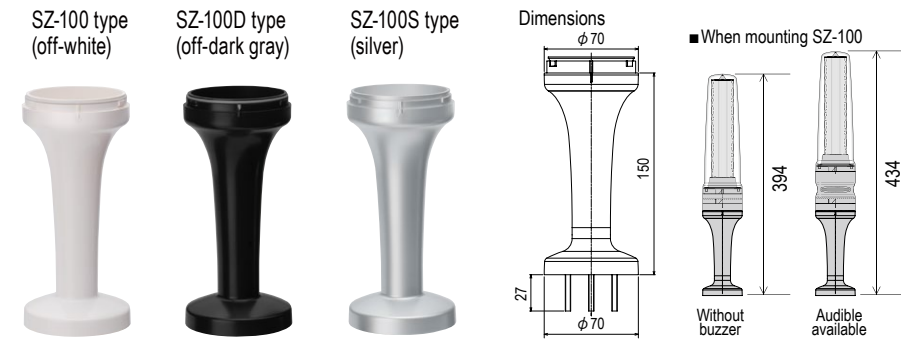

Model	Material	Compatible models
SZ-100	Heat-resistant ABS	LS7
SZ-100D		
SZ-100S		

■ Units of each dimension diagram are in mm.

Network

Signal Tower

Signal Light

Revolving Warning Light

Cube Tower

Audibles

Hybrid Signaling Devices

LED Illumination

Options